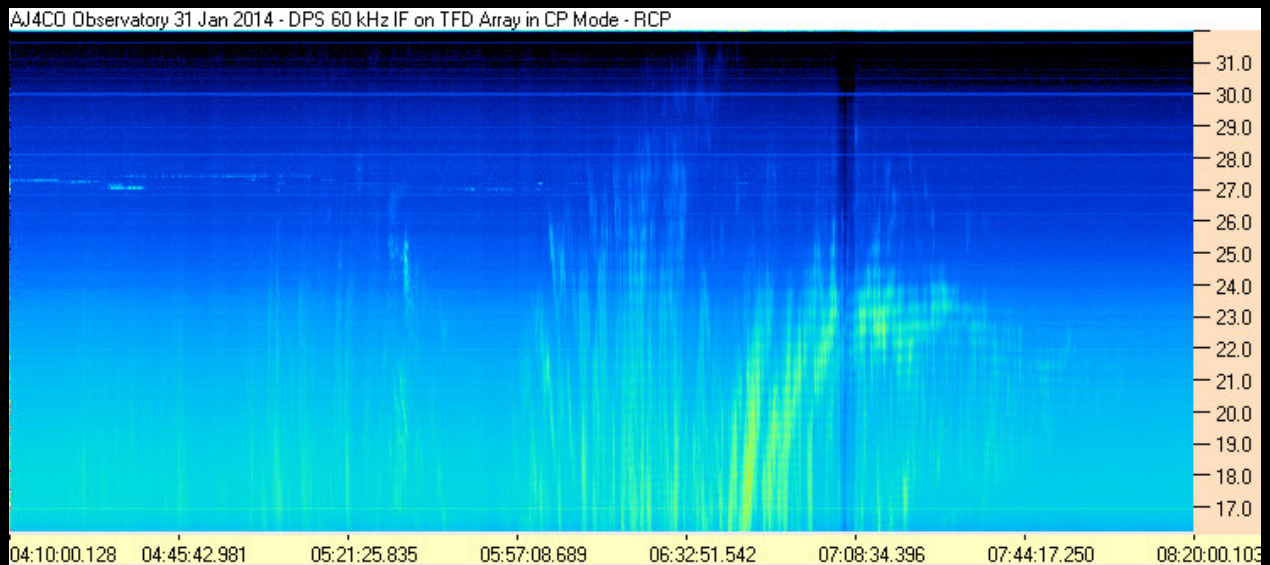

Io-B 131223080000AJ4CO DPS.PNG

Io-B 140124040000AJ4CO DPS.PNG

Io-B 140131041000AJ4CO DPS.PNG

AJ4CO Observatory 25 Feb 2014 - DPS 60 kHz IF on TFD Array in CP Mode - RCP

Io-B 140225004500AJ4CO DPS.PNG

AJ4CO Observatory 03 Mar 2014 - DPS 60 kHz IF on TFD Array in CP Mode - RCP

Io-B 140304013000AJ4CO DPS.PNG

AJ4CO Observatory 11 Mar 2014 - DPS 60 kHz IF on TFD Array in CP Mode - RCP

Io-B 140311033000AJ4CO DPS.PNG