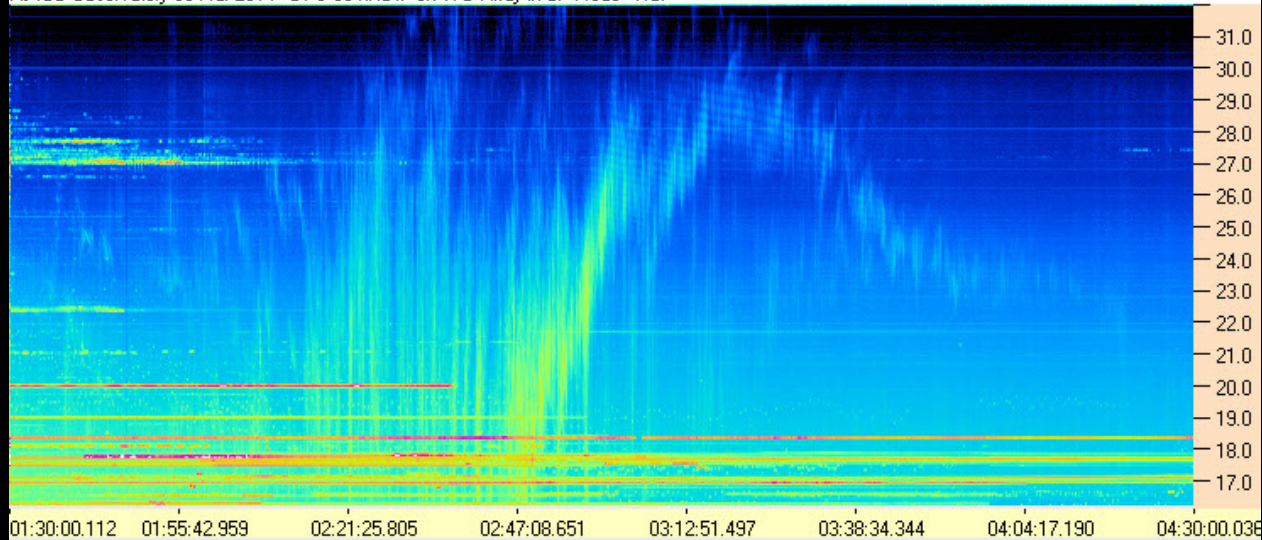

Io-B 131223080000AJ4CO DPS.PNG

Io-B 140124040000AJ4CO DPS.PNG

Io-B 140131041000AJ4CO DPS.PNG

AJ4CO Observatory 25 Feb 2014 - DPS 60 kHz IF on TFD Array in CP Mode - RCP

Io-B 140225004500AJ4CO DPS.PNG

AJ4CO Observatory 03 Mar 2014 - DPS 60 kHz IF on TFD Array in CP Mode - RCP

Io-B 140304013000AJ4CO DPS.PNG

AJ4CO Observatory 11 Mar 2014 - DPS 60 kHz IF on TFD Array in CP Mode - RCP

Io-B 140311033000AJ4CO DPS.PNG