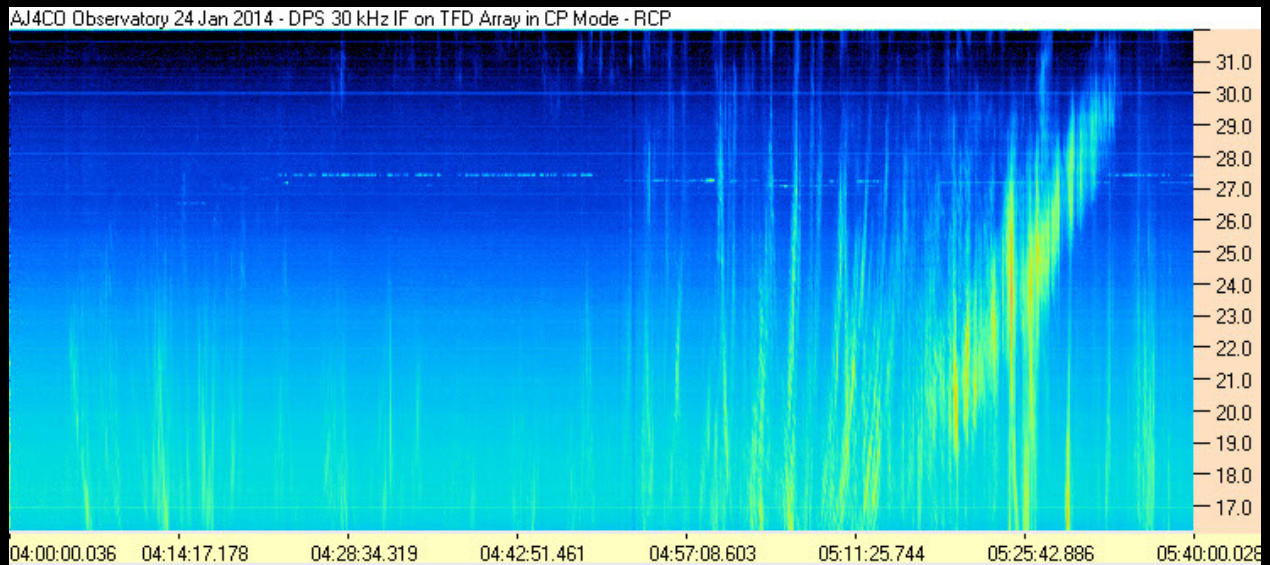

Io-B 131223080000AJ4CO DPS.PNG

Io-B 140124040000AJ4CO DPS.PNG

Io-B 140131041000AJ4CO DPS.PNG

AJ4CO Observatory 25 Feb 2014 - DPS 60 kHz IF on TFD Array in CP Mode - RCP

Io-B 140225004500AJ4CO DPS.PNG

AJ4CO Observatory 03 Mar 2014 - DPS 60 kHz IF on TFD Array in CP Mode - RCP

Io-B 140304013000AJ4CO DPS.PNG

AJ4CO Observatory 11 Mar 2014 - DPS 60 kHz IF on TFD Array in CP Mode - RCP

Io-B 140311033000AJ4CO DPS.PNG