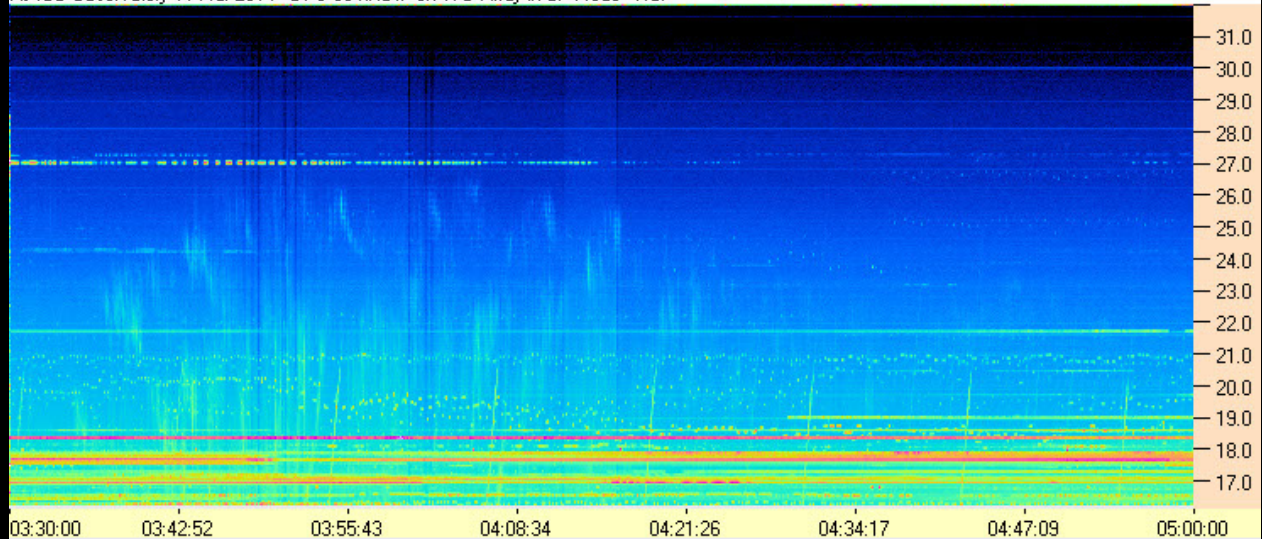

Io-B 131223080000AJ4CO DPS.PNG

Io-B 140124040000AJ4CO DPS.PNG

Io-B 140131041000AJ4CO DPS.PNG

AJ4CO Observatory 25 Feb 2014 - DPS 60 kHz IF on TFD Array in CP Mode - RCP

Io-B 140225004500AJ4CO DPS.PNG

AJ4CO Observatory 03 Mar 2014 - DPS 60 kHz IF on TFD Array in CP Mode - RCP

Io-B 140304013000AJ4CO DPS.PNG

AJ4CO Observatory 11 Mar 2014 - DPS 60 kHz IF on TFD Array in CP Mode - RCP

Io-B 140311033000AJ4CO DPS.PNG