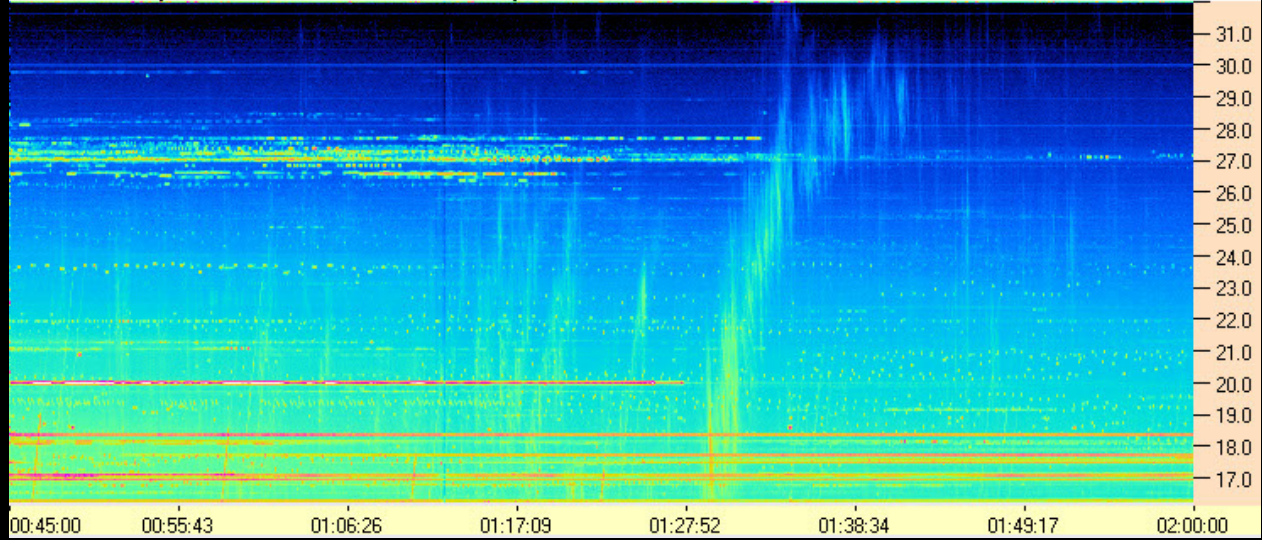

Io-B 131223080000AJ4CO DPS.PNG

Io-B 140124040000AJ4CO DPS.PNG

Io-B 140131041000AJ4CO DPS.PNG

AJ4CO Observatory 25 Feb 2014 - DPS 60 kHz IF on TFD Array in CP Mode - RCP

Io-B 140225004500AJ4CO DPS.PNG

AJ4CO Observatory 03 Mar 2014 - DPS 60 kHz IF on TFD Array in CP Mode - RCP

Io-B 140304013000AJ4CO DPS.PNG

AJ4CO Observatory 11 Mar 2014 - DPS 60 kHz IF on TFD Array in CP Mode - RCP

Io-B 140311033000AJ4CO DPS.PNG