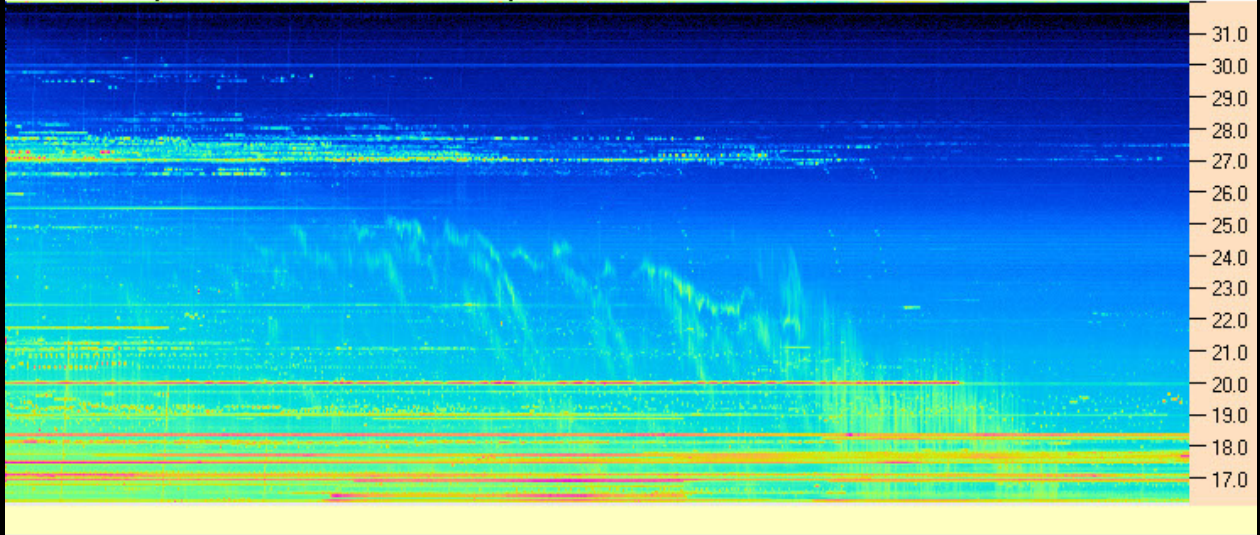

AJ4CO Observatory 29 Dec 2013 - DPS 30 kHz IF on TFD Array in CP Mode - LCP

Io-C 131229083000AJ4CO DPS_B.PNG

AJ4CO Observatory 03 Mar 2014 - DPS 60 kHz IF on TFD Array in CP Mode - LCP

Io-C 140303004000AJ4CO DPS_B.PNG