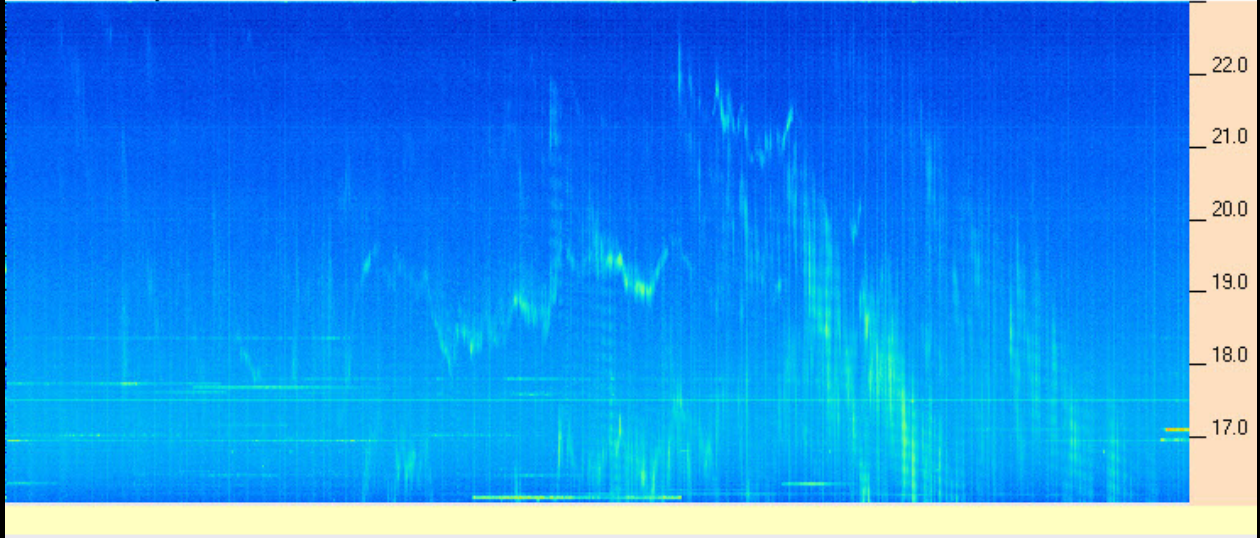

AJ4CO Observatory 29 Dec 2013 - DPS 30 kHz IF on TFD Array in CP Mode - LCP

Io-C 131229083000AJ4CO DPS_B.PNG

AJ4CO Observatory 03 Mar 2014 - DPS 60 kHz IF on TFD Array in CP Mode - LCP

Io-C 140303004000AJ4CO DPS_B.PNG